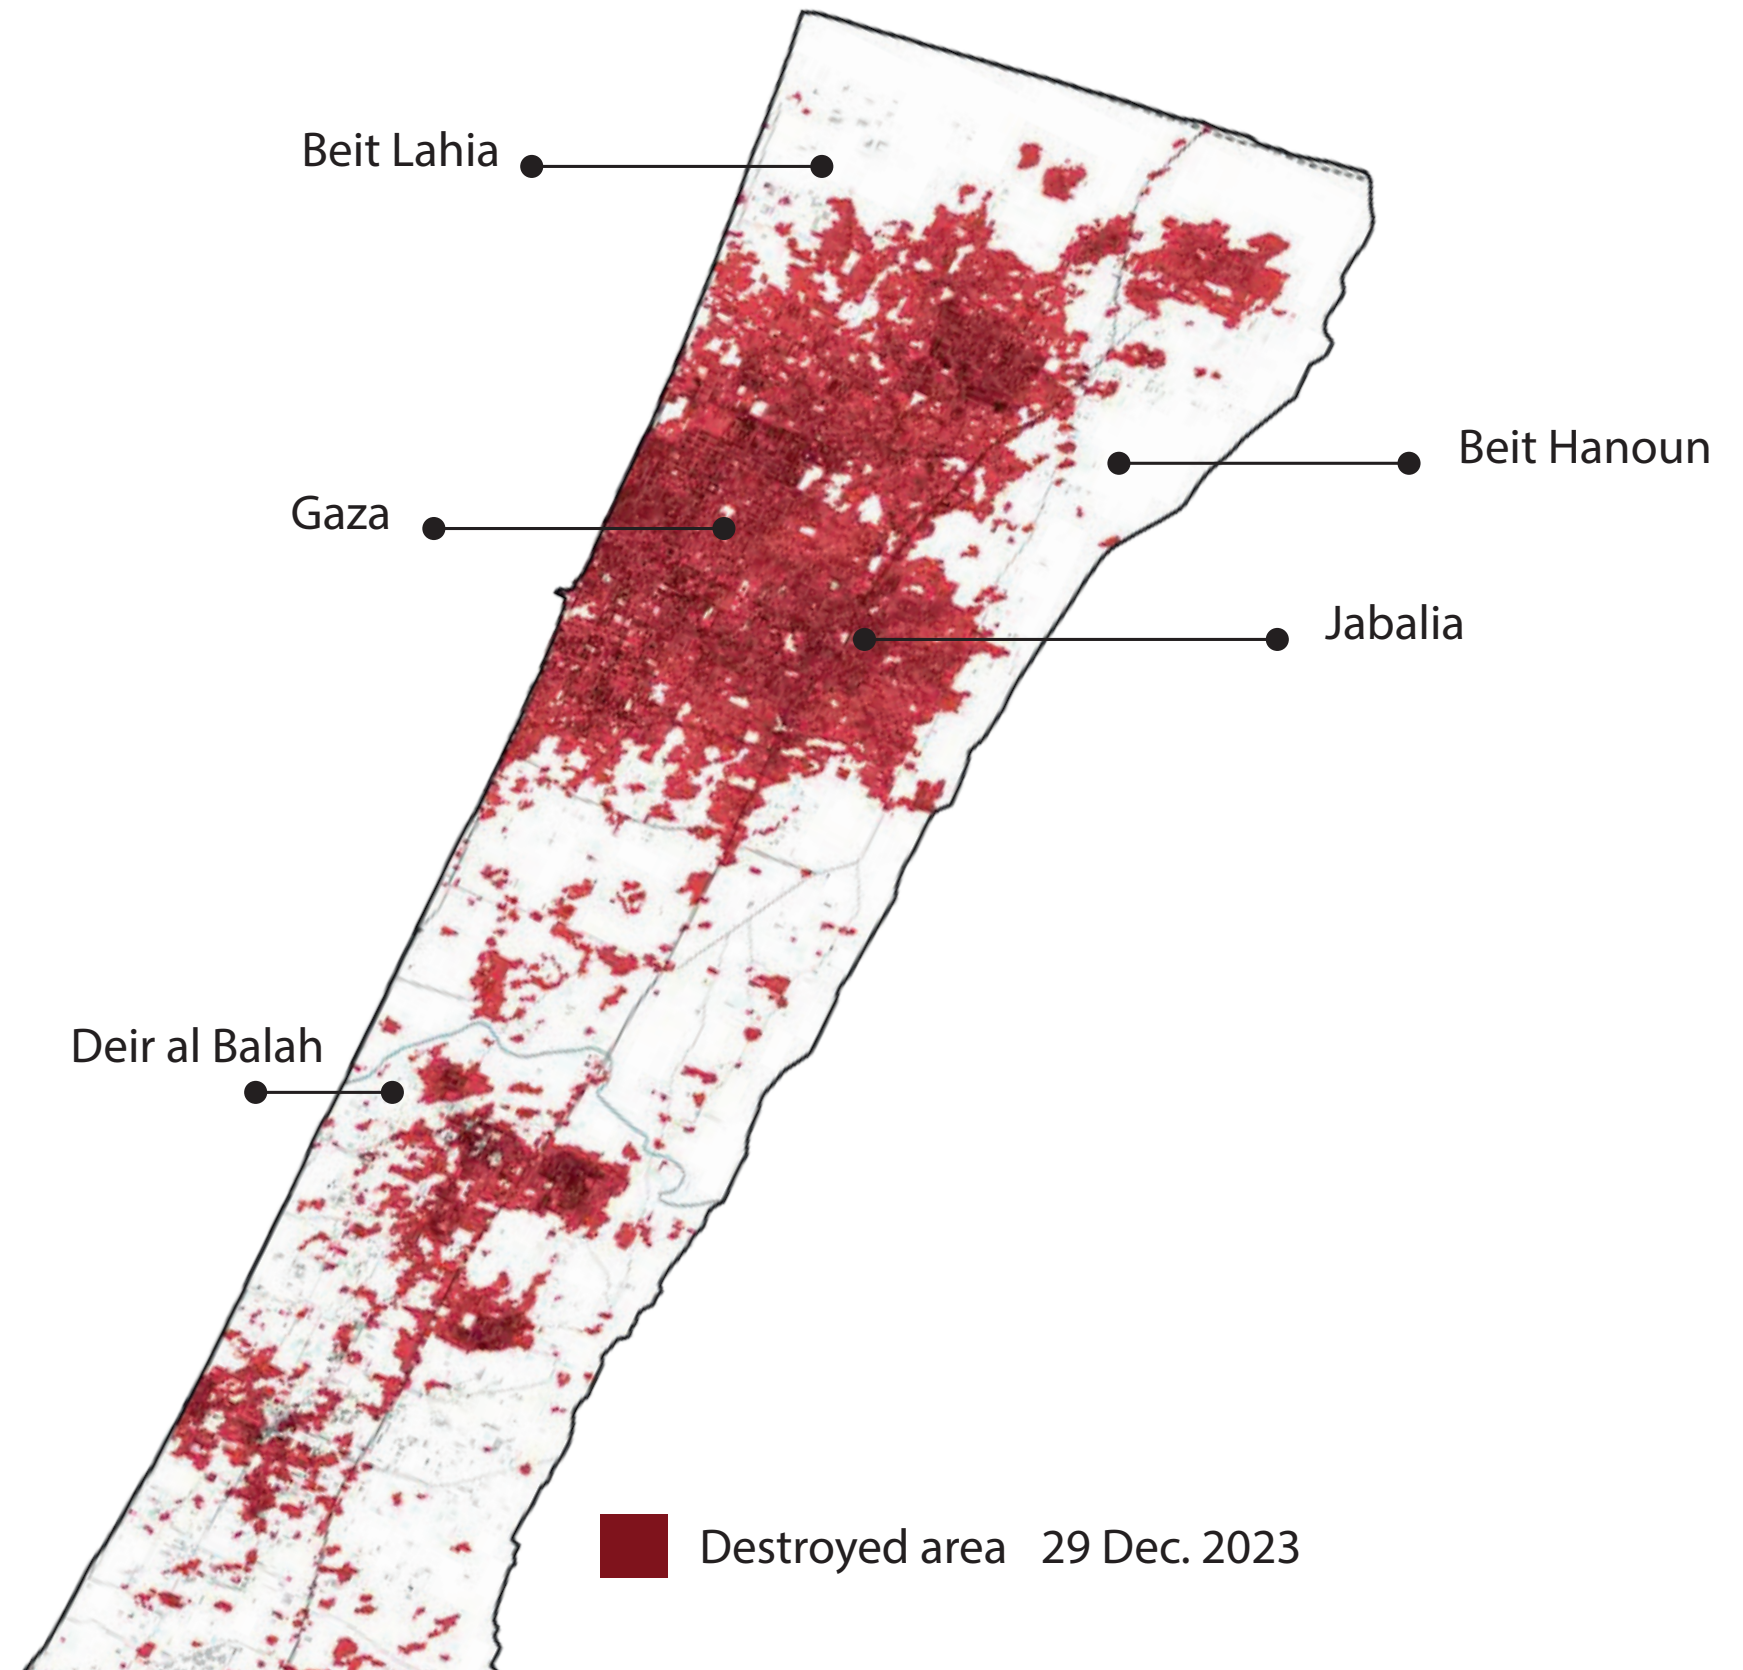

Where we begin

The northern part of the Gaza Strip, one of the areas most devastated by the occupation, will be prioritized for the implementation of Sumoud Neighborhoods once a ceasefire is announced and aid can be delivered. The estimated destruction in the northern sector is around 90%.

We will work diligently in the Sumoud Campaign to start implementing the Sumoud Neighborhoods in the northern Gaza Strip and give it priority as soon as a ceasefire is announced.