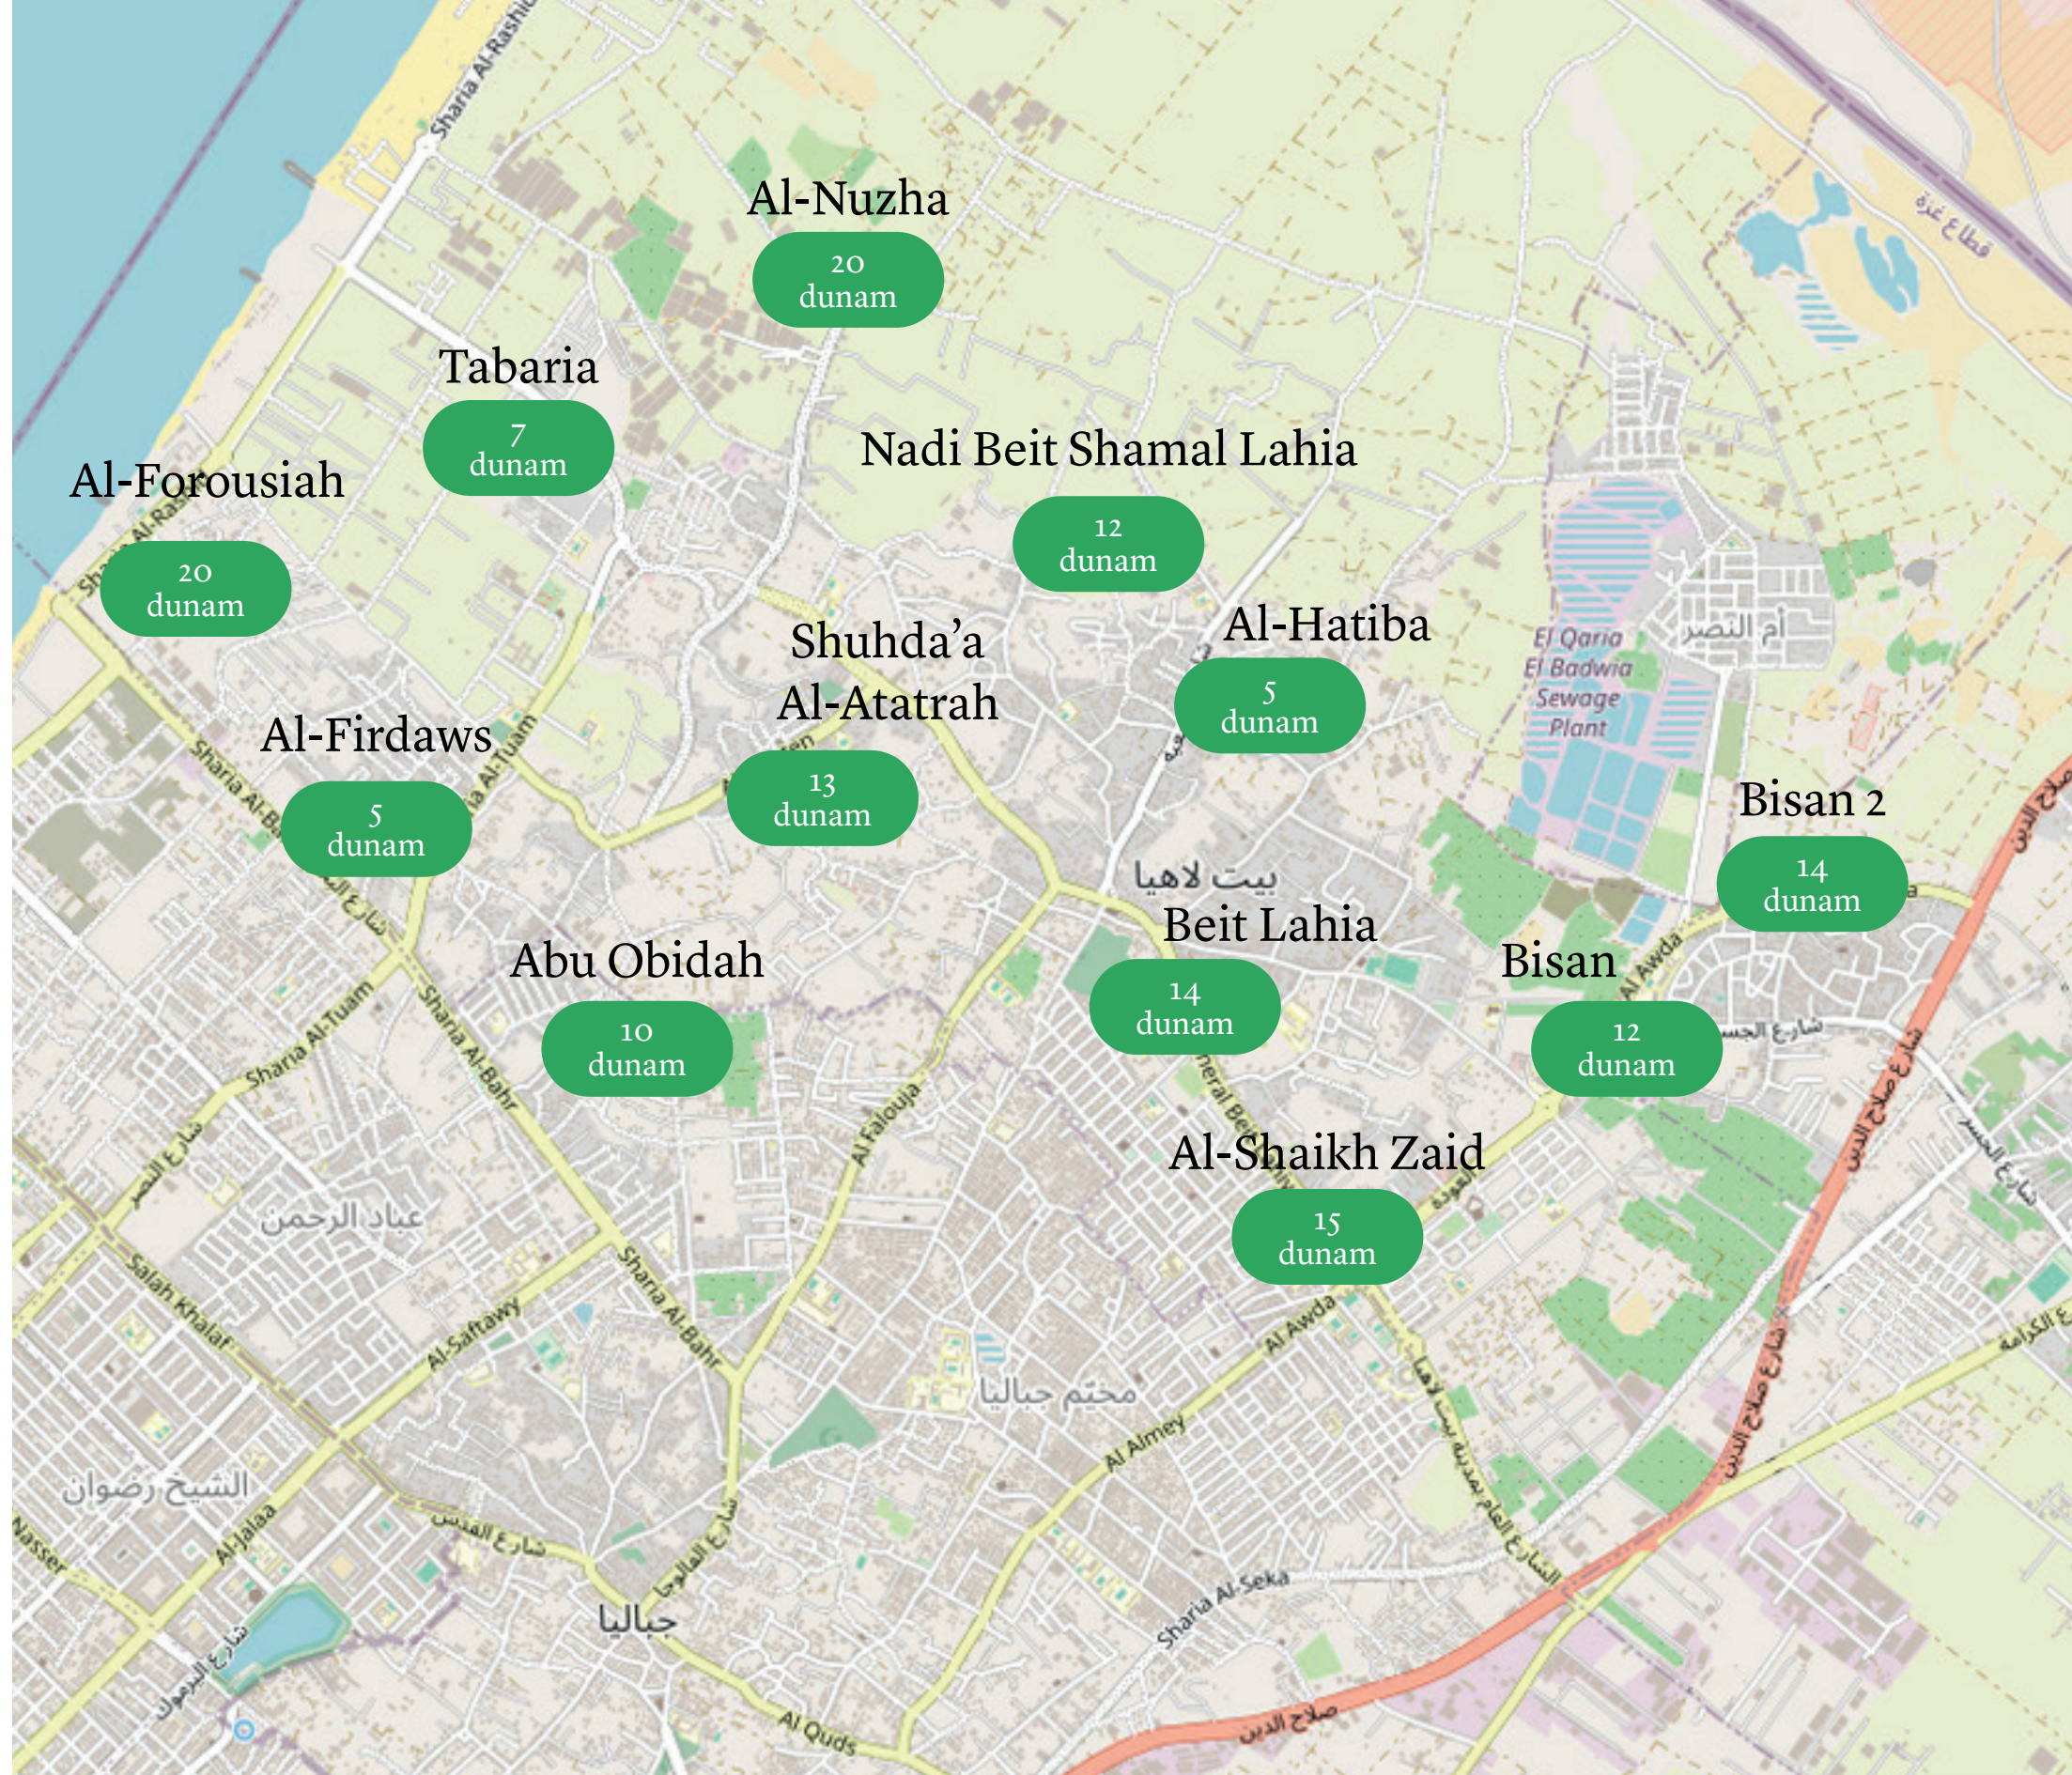

Proposed Locations

The municipal survey by Beit Lahia Municipality has identified available land parcels suitable for establishing Sumoud Neighborhoods, with 12 proposed sites being prepared by the municipality.

All lands are owned by the municipality.