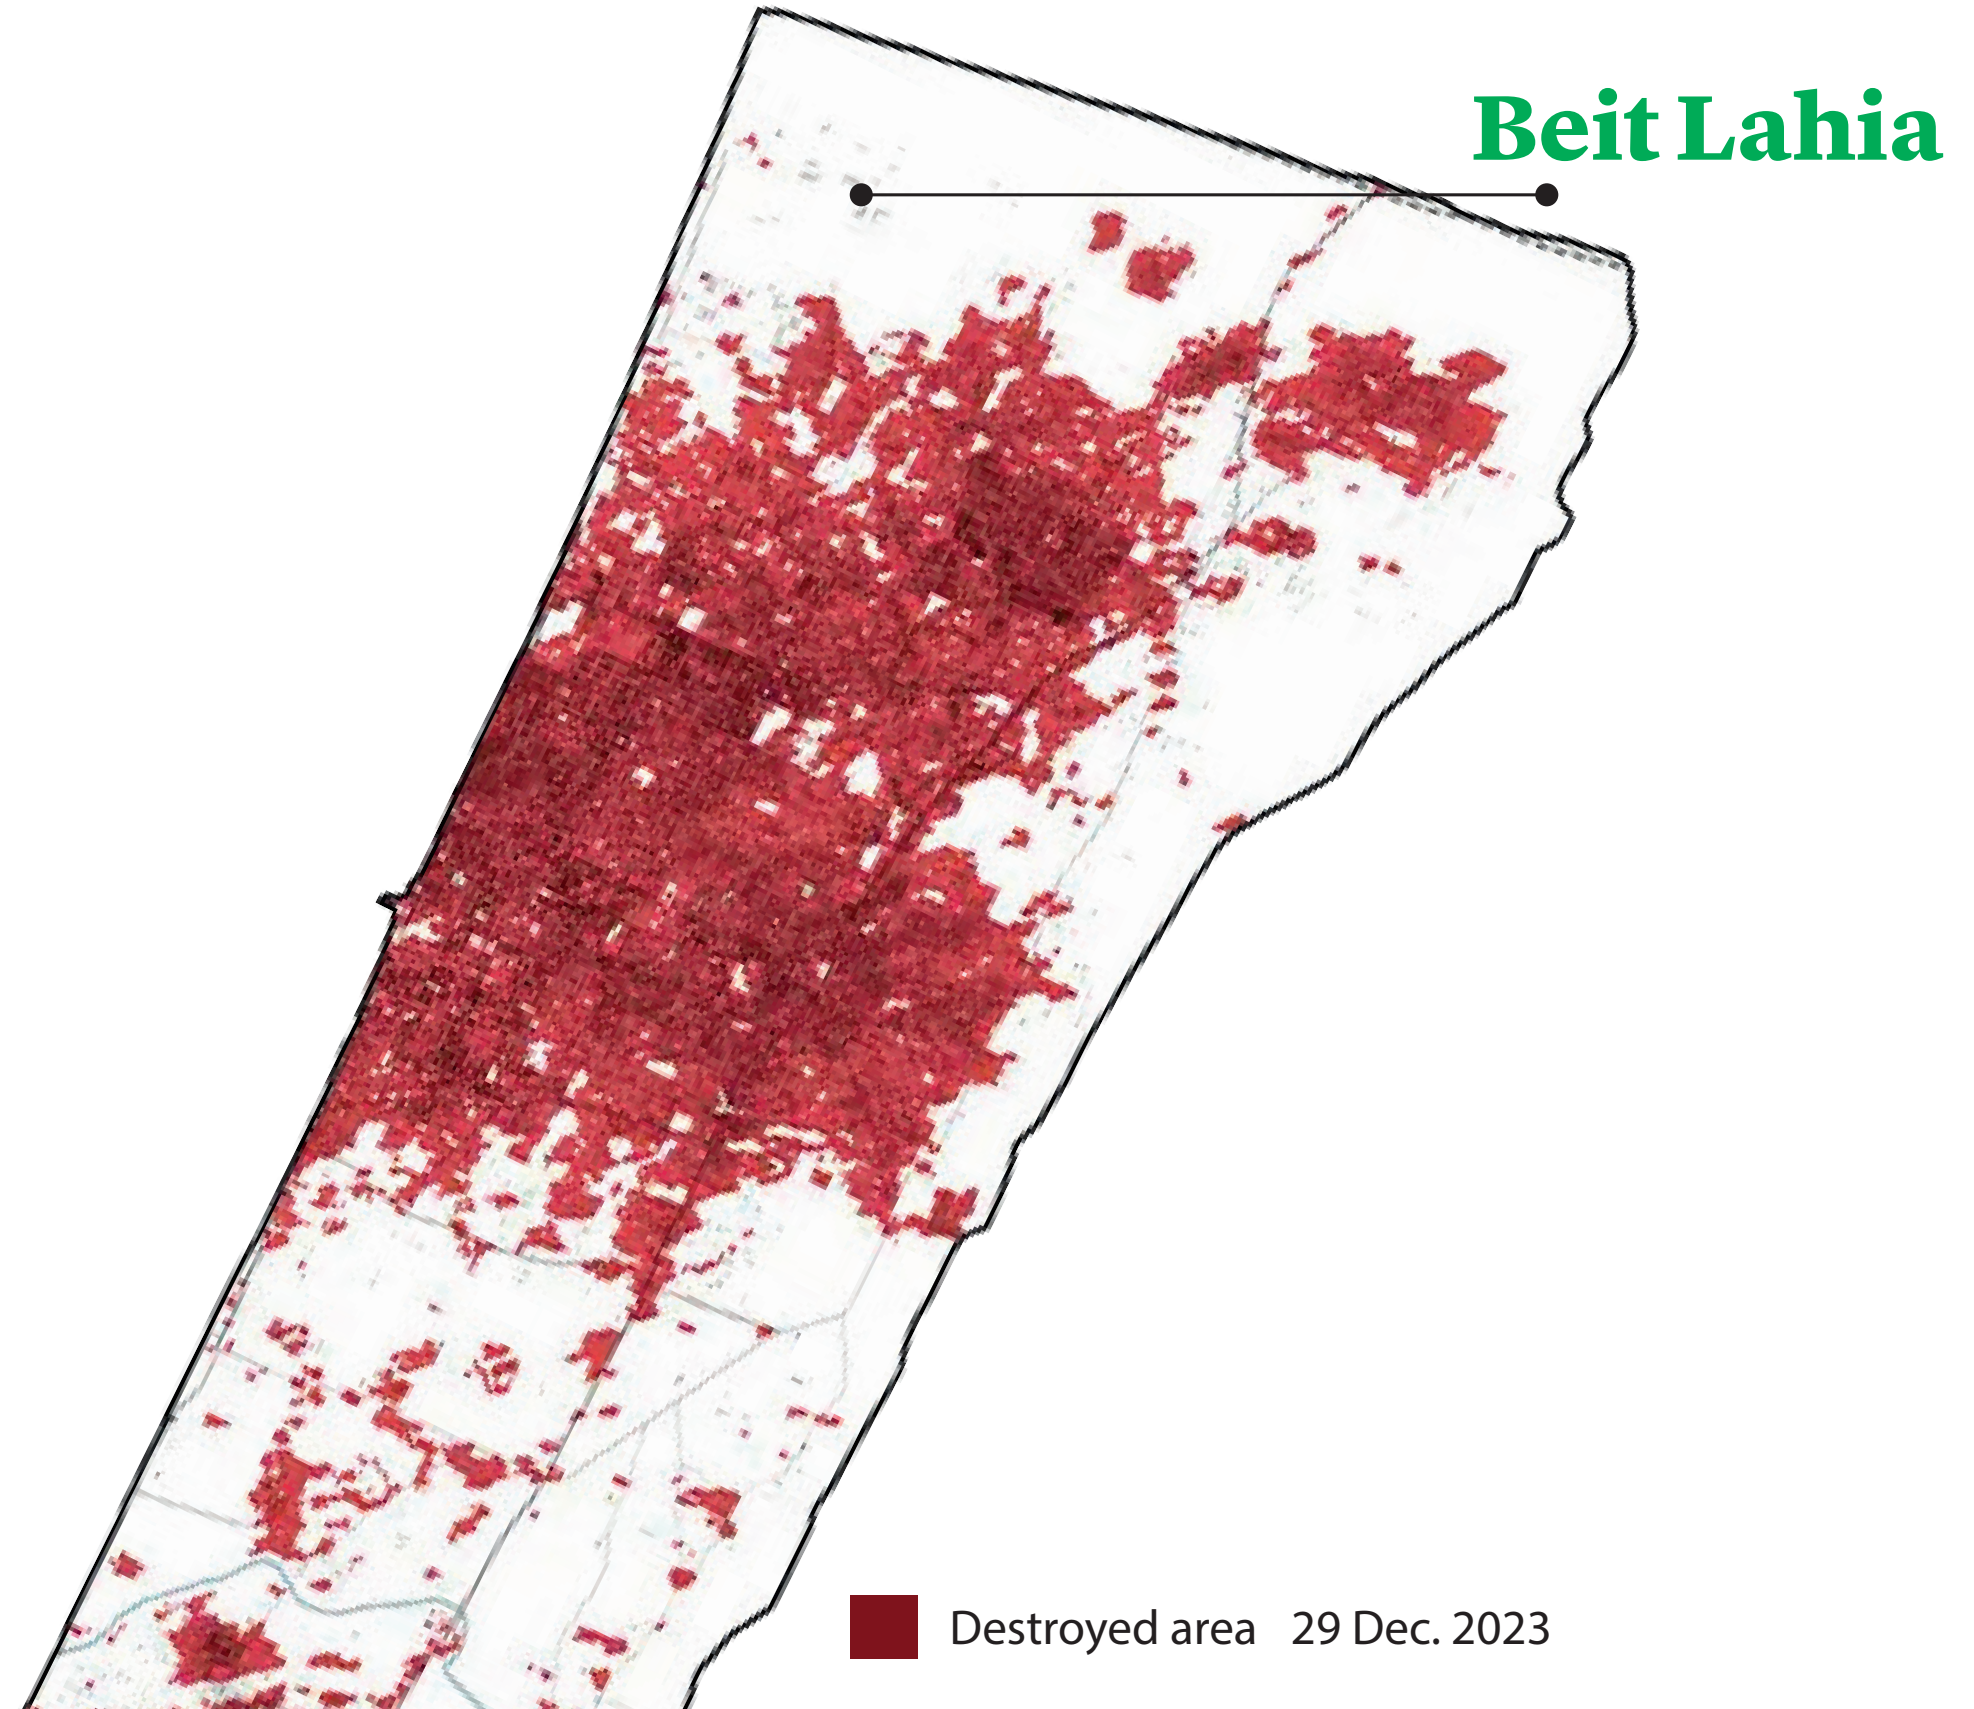

Beit Lahia

The food basket for the Gaza Strip, and it is proposed that the Sumoud Neighborhoods project be implemented there.

Locations cannot be definitively identified until after a ceasefire and the commencement of aid delivery.